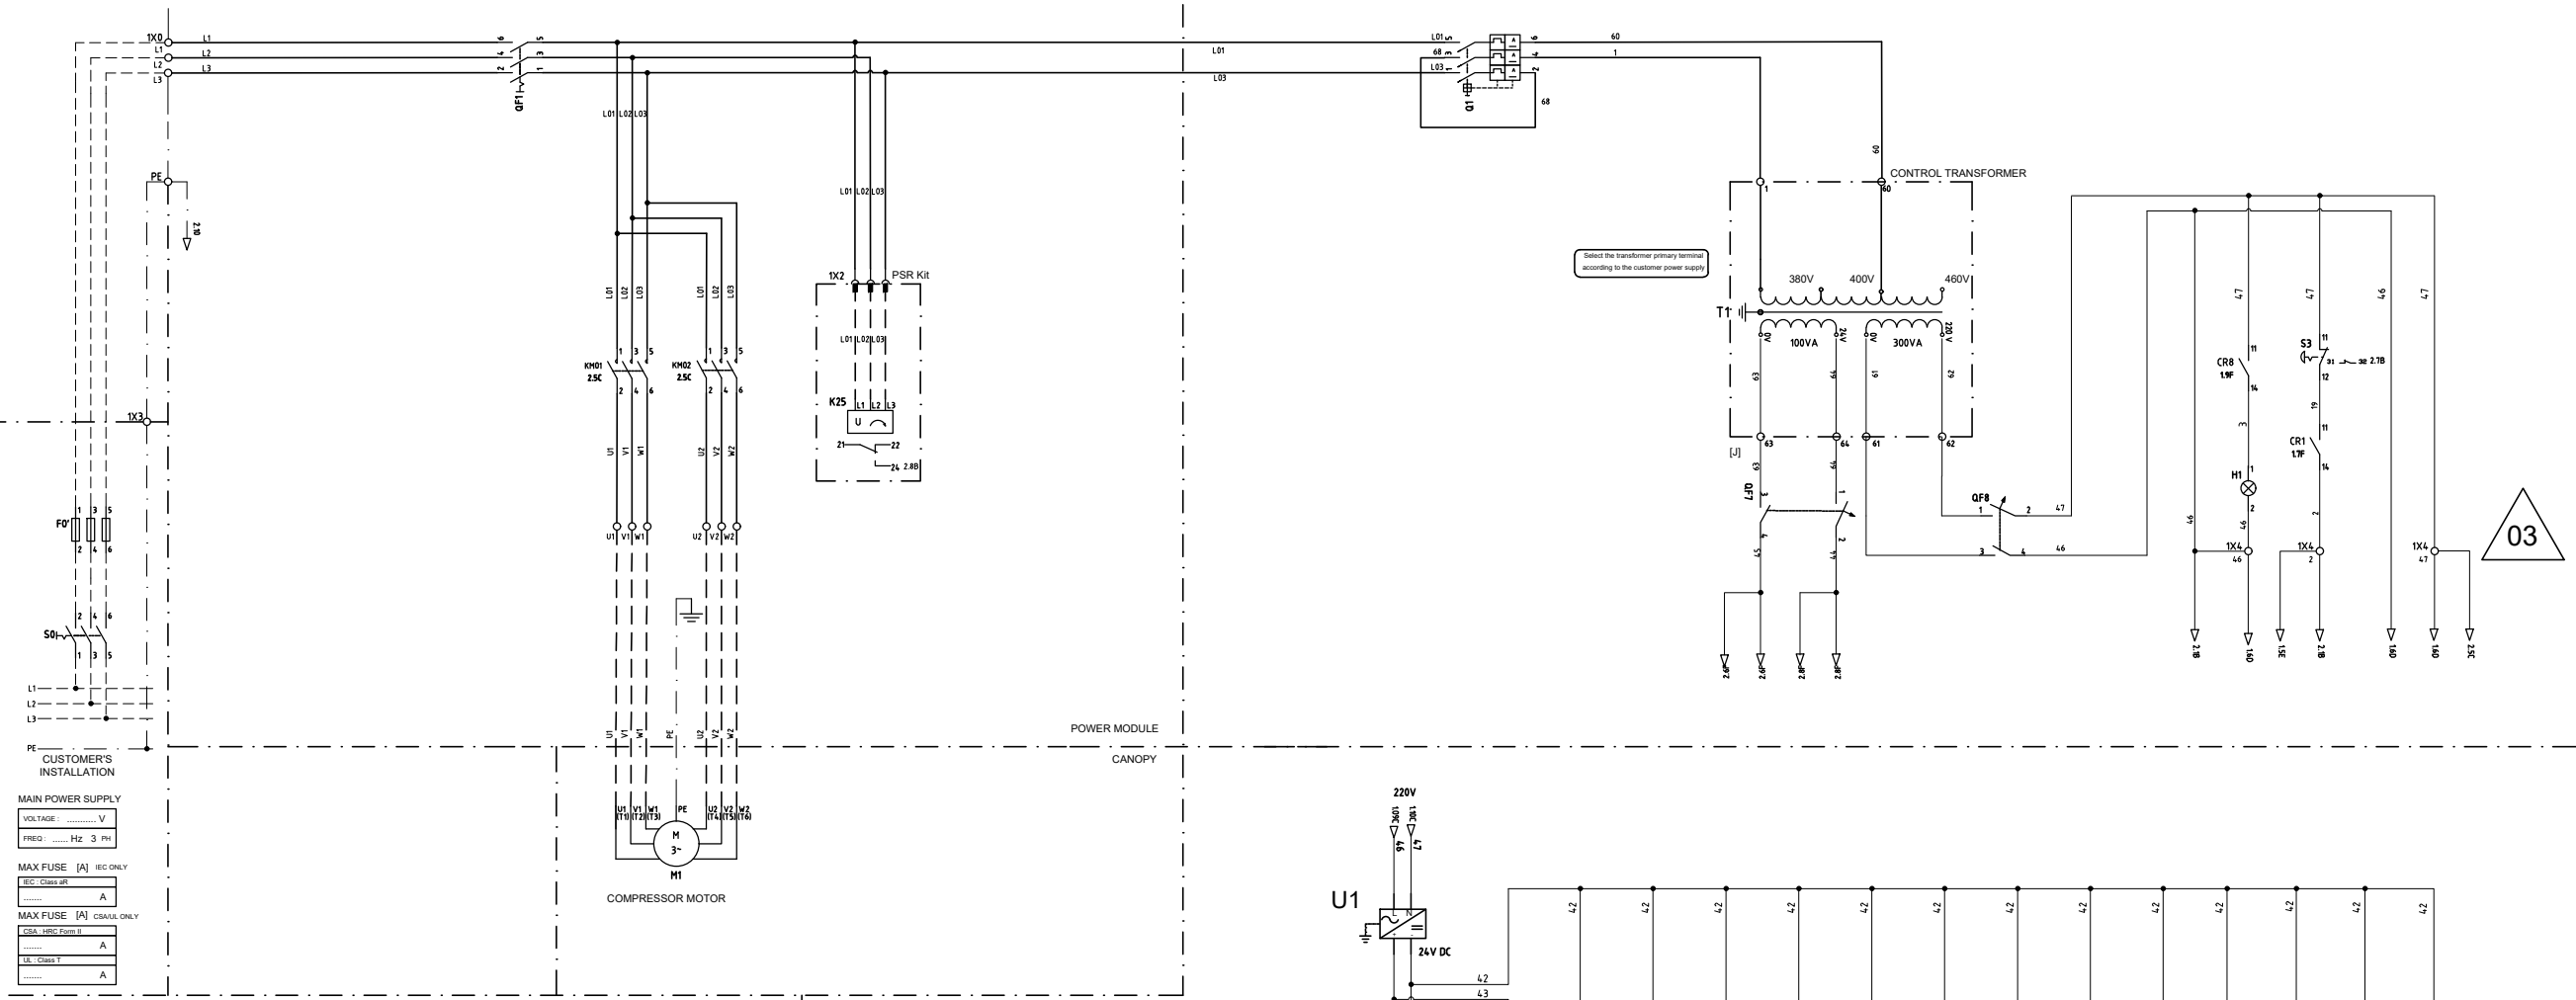

1 2 3 4 5 6 7 8 9 10

A  
B  
C  
D  
E  
F  
G

MAIN POWER SUPPLY

VOLTAGE: ..... V

FREQ: ..... Hz 3 PH

MAX FUSE [A] IEC ONLY

EC Class air

..... A

MAX FUSE [A] CSAUL ONLY

CSA-MRC Equip II

..... A

CL Class T

..... A

Name	DRAWING DXR2500~3960W-A				Secrecy Class	1102 K/ Confidential	
Material	Not Applicable				Treatment	ACD	
Scale	A3		Family	Compare		Drawing owner	
Drawn by	COXGG		Blank nr.	Replaces		COX	
Version Drwg	03		Blank wt.	Kg	Fini wt.	0.100	Kg
STATUS	RELEASED		Des checked.	Prod checked.	Approved.	Date	1/23/2024
Designation							Sheet 01 (02)
9843041526							

3	03	Change the connect of CCH1	3/13/2024	COXGG			
Note	Position	Modified from	Date	Intr./Appd.	Parent 3D Model	Ed.Version 3D	