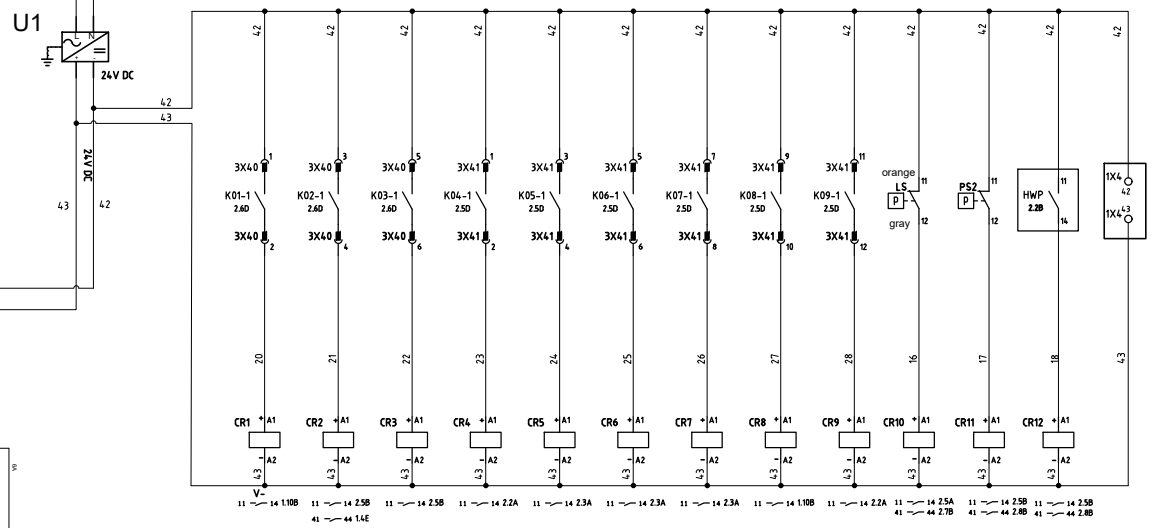

1 2 3 4 5 6 7 8 9 10

A  
B  
C  
D  
E  
F  
G

MAIN POWER SUPPLY

VOLTAGE: ..... V

FREQ: ..... Hz 3 PH

MAX FUSE [A] IEC ONLY

EC Class air

..... A

MAX FUSE [A] CSAUL ONLY

CSA-MRC Equip II

..... A

CL Class T

..... A

Name	DRAWING DXR2500~3960W-A				Secrecy Class	1102 K/ Confidential	
Material	Not Applicable				Treatment	ACD	
Scale	A3		Family	Compare		Drawing owner	
Drawn by	COXGG		Blank nr.	Replaces		COX	
Version Drwg	03		Blank wt.	Kg	Fini wt.	0.100	Kg
STATUS	RELEASED		Des checked.	Prod checked.	Approved.	Date	1/23/2024
Designation							Sheet 01 (02)
9843041526							

3	03	Change the connect of CCH1	3/13/2024	COXGG			
Note	Position	Modified from	Date	Intr./Appd.	Parent 3D Model	Ed.Version 3D	