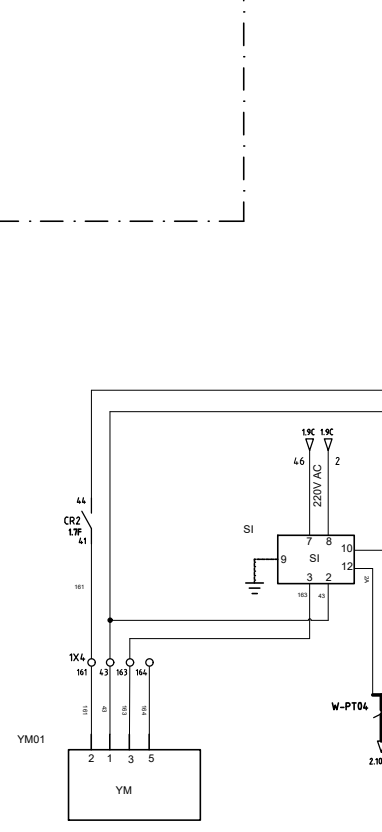

1 2 3 4 5 6 7 8 9 10

A  
B  
C  
D  
E  
F  
G

MAIN POWER SUPPLY

VOLTAGE: ..... V

FREQ: ..... Hz 3 PH

MAX FUSE [A] IEC ONLY

EC Class air

..... A

MAX FUSE [A] CSAUL ONLY

CSA-MRC Equip II

..... A

CL Class T

..... A

Name	DRAWING DXR2500~3960W-A				Secrecy Class	1102 K/ Confidential	
Material	Not Applicable				Treatment	ACD	
Scale	A3		Family	Compare		Drawing owner	
Drawn by	COXGG		Blank nr.	Replaces		COX	
Version Drwg	03		Blank wt.	Kg	Fini wt.	0.100	Kg
STATUS	RELEASED		Des checked.	Prod checked.	Approved.	Date	1/23/2024
Designation							Sheet 01 (02)
9843041526							